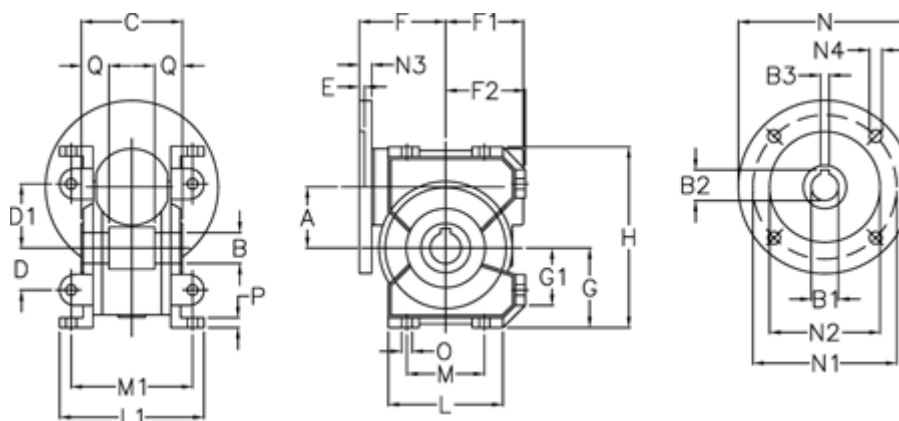

Data Sheet

Article number: 3902049028032
Description: Worm gear
VF 49-U-28-80B5

Measures

A = 49.5	E = 3	L = 93	N4 = 11.5
B = 25 H7	F = 70	L1 = 117	O = 8.5
B1 E7 = 19	F1 = 63	M = 63	P = 8
B2 = 21.8	F2 = 64.5	M1 = 98.5	Q = 22.5
B3 H9 = 6	G = 64.5	N = 200	
C = 82	G1 = 46.5	N1 = 165	
D = 34	H = 146.5	N2 = 130	
D1 = 52	H1 = 110.5	N3 = 10	